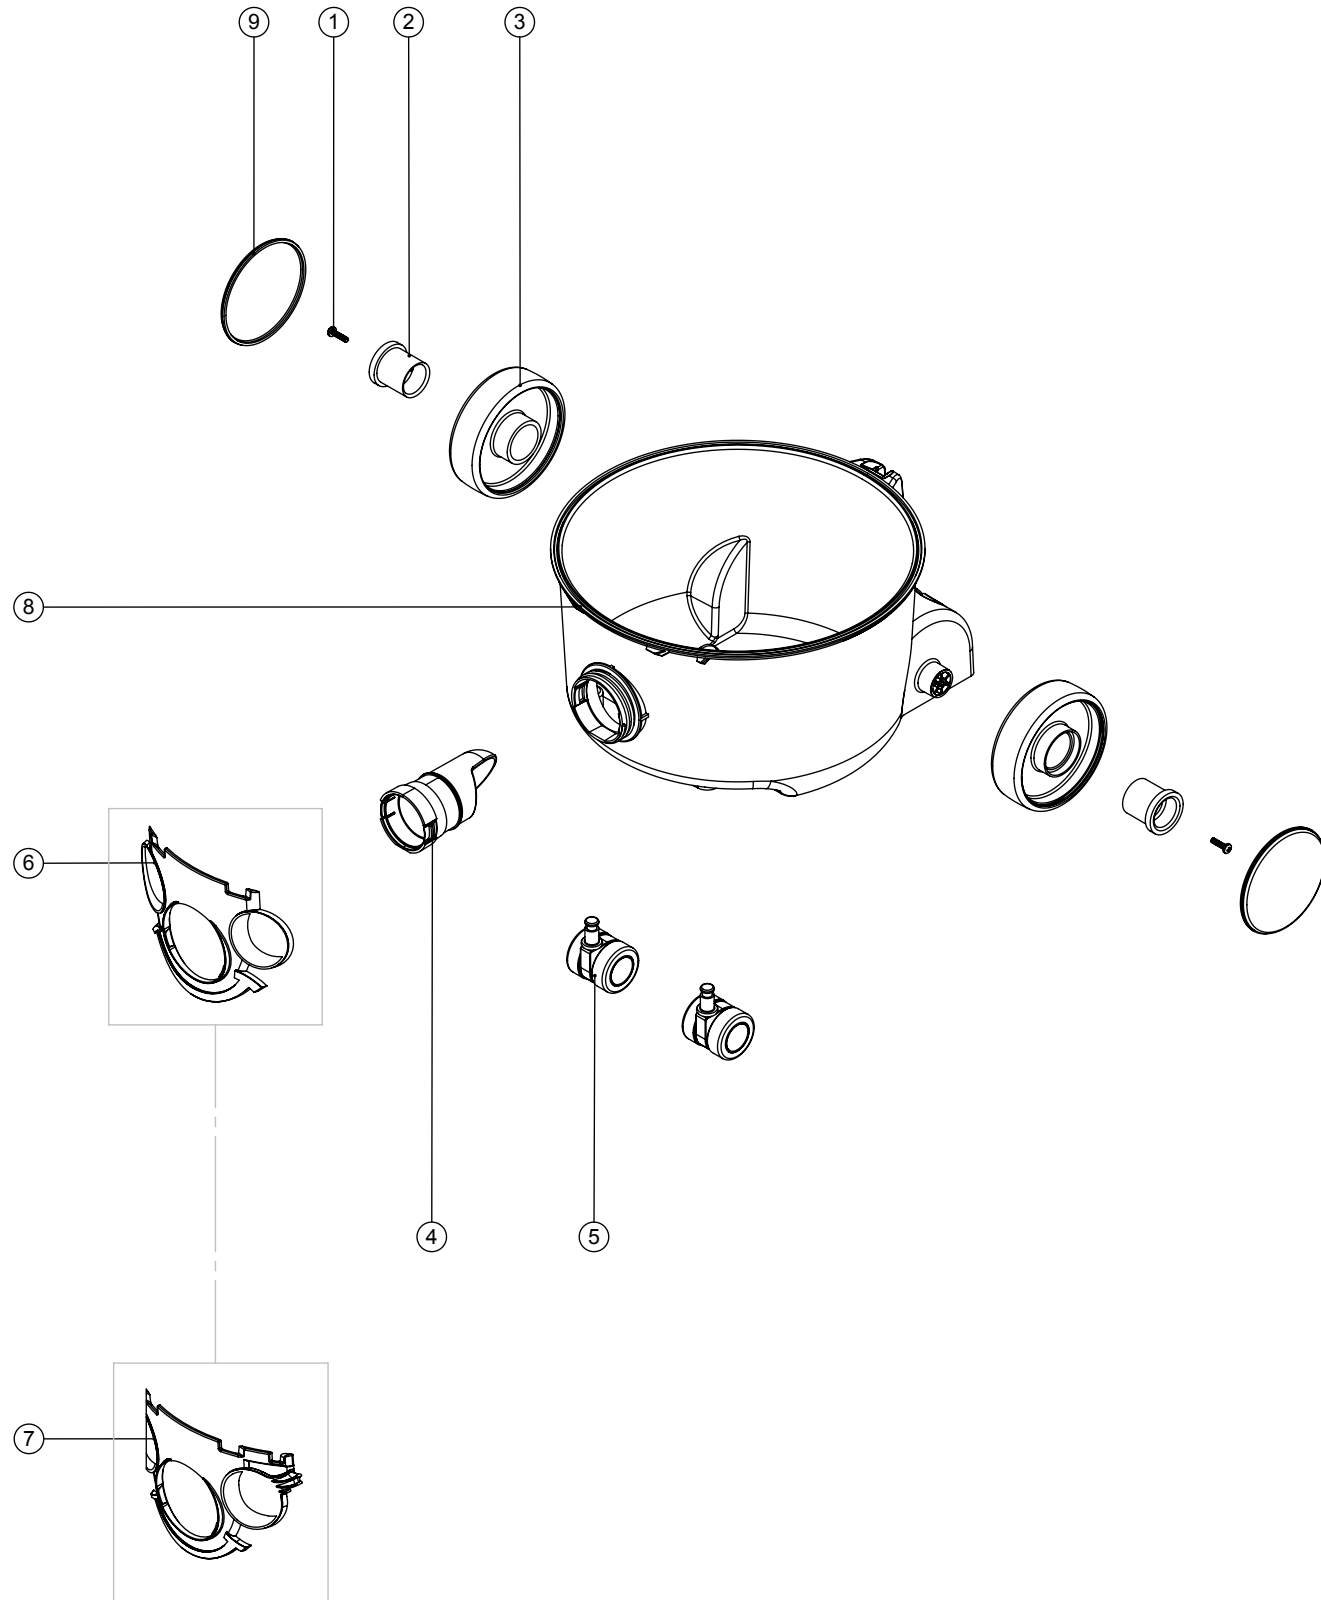

Numatic International Spare Parts

Model No: DRUM STYLE 8 - 11 INCH PLASTIC

-
DRAWING: DRW-19489 ISS:A04
08/05/2017

Numatic International Spare Parts

Model No: DRUM STYLE 8 - 11 INCH PLASTIC

ITEM:	PART No:	Description	QTY.	COMMENTS:
1	219105	No8 X 5/8 INCH LONG POZI PAN PLASTITE SCREW	2	
2	227868	WHEEL HUB FOR 2 SHOT WHEEL	2	
3	227640	2 SHOT WHEEL ASSEMBLY	2	
4	237119	FRONT FIT BAG CONNECTOR	1	
5	204000	40MM PU-TYRED BLACK TWIN WHEEL CASTOR	2	
6	901538	11" HENRY FACE - PRINTED	1	
7	901547	11" HETTY FACE - PRINTED	1	
8	-	DRUM STYLE 8 - PLASTIC 11"	1	CONTACT NUMATIC FOR DETAILS
9	-	WHEEL TRIM	2	CONTACT NUMATIC FOR DETAILS