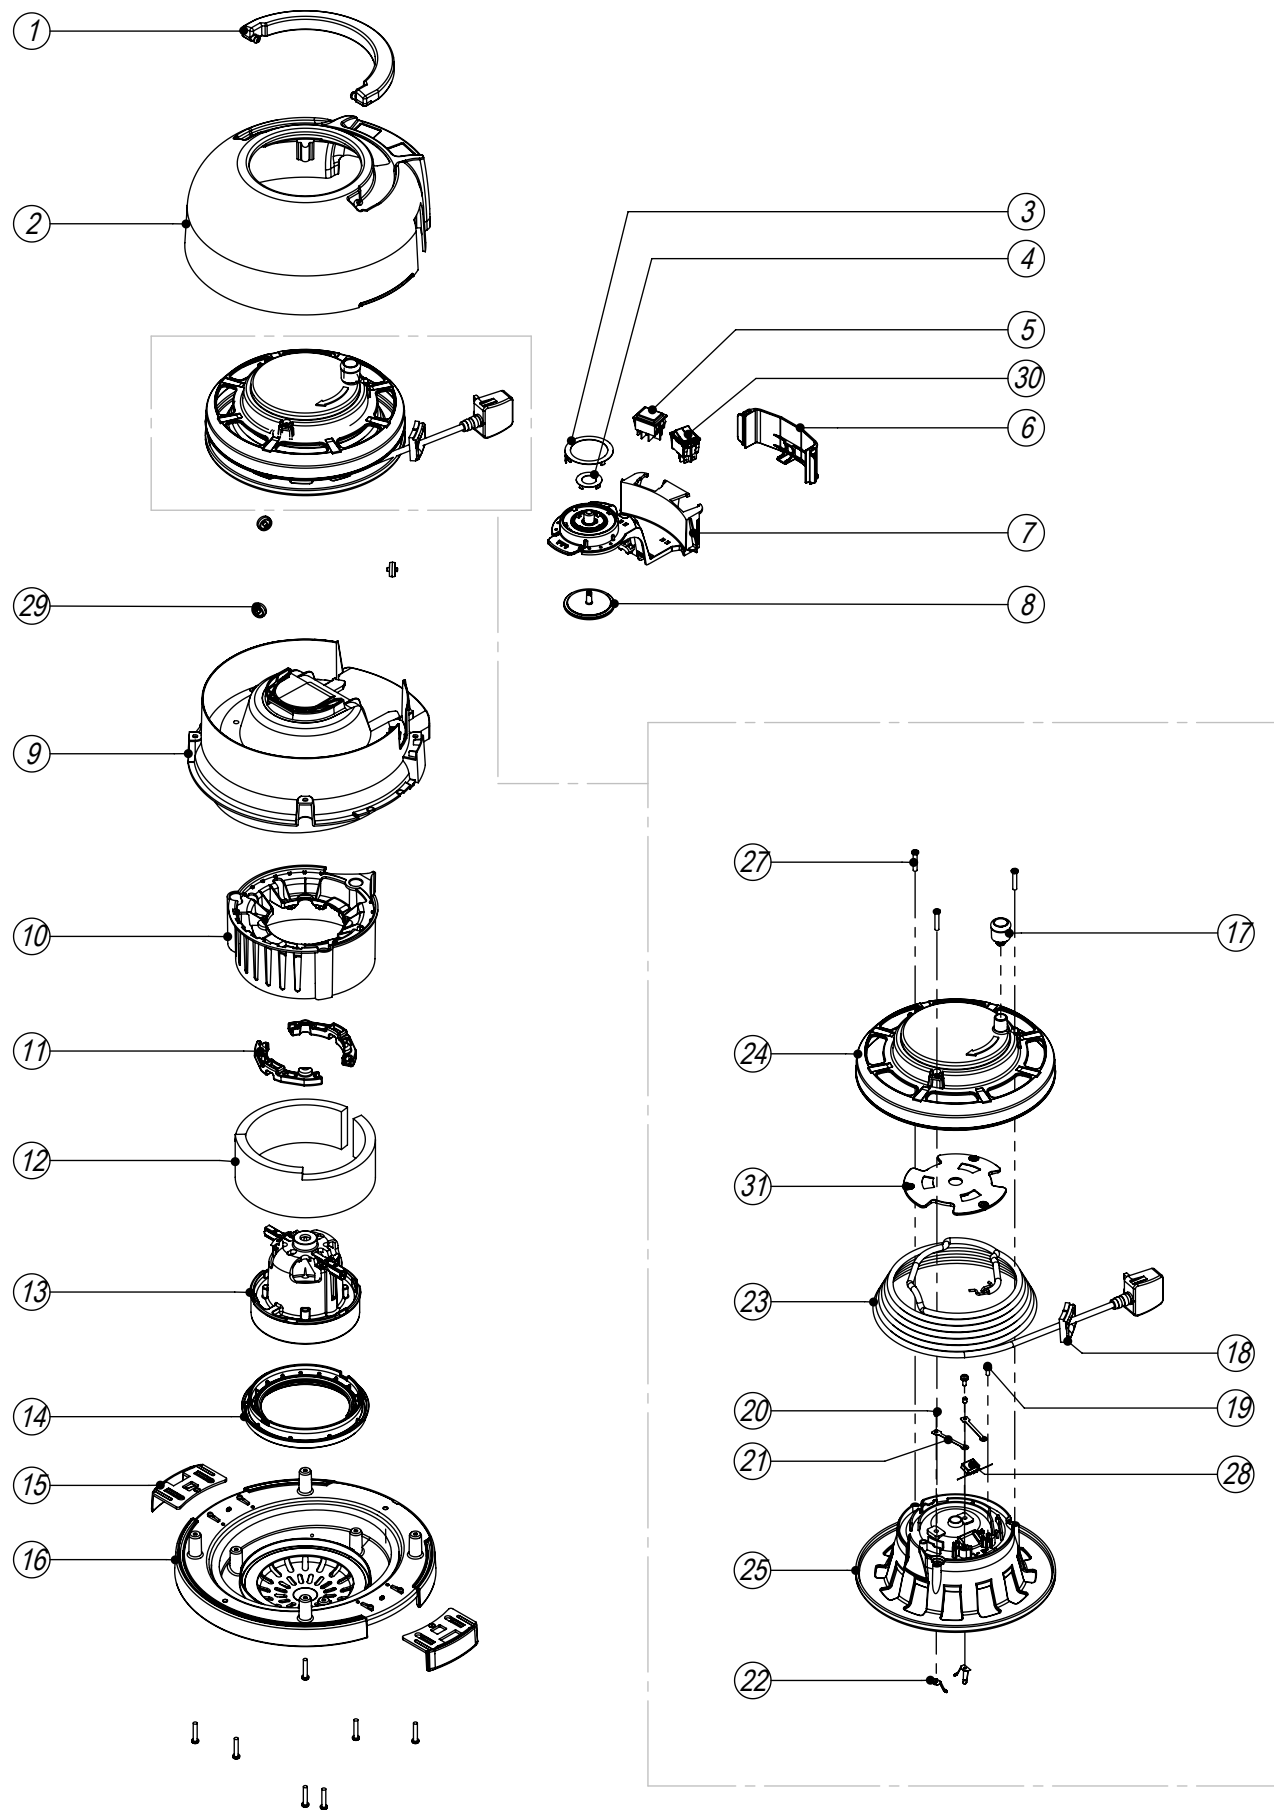

Numatic International Spare Parts

Model No: HEAD STYLE 11 ASSEMBLY 1-STAGE 1-SPEED EXPLODED

DRAWING: DRW-19488 ISS:A16
14/12/2017

Models: HVR/HET160

FOR WIRING DIAGRAMS PLEASE SEE DOC-21993 OR VISIT
www.numatic.co.uk/wiring-diagram.aspx

Numatic International Spare Parts

Model No: HEAD STYLE 11 ASSEMBLY 1-STAGE 1-SPEED EXPLODED

ITEM:	PART No:	Description	QTY.	COMMENTS:
1	227120	HANDLE - HVR/HET/NRV	1	
2	-	11" COVER - MOULDED ONLY	1	CONTACT NUMATIC FOR MORE DETAILS
3	227142	OUTER CONTACT RING	1	
4	227141	INNER CONTACT RING	1	
5	208885	NEON INDICATOR (EVEREL, B71121G000000)	1	
6	901591	COVER-MODULE-ELECTRICAL	1	
7	901589	MODULE-ELECTRICAL	1	
8	901590	INSULATOR (FR)	1	
9	901587	HOUSING-MOTOR-UPPER	1	
10	901613	CLAMP-MOTOR-LOWER	1	
11	901614	MOUNT-MOTOR	2	
12	901616	WRAP-ACOUSTIC	1	
13	205840	230V SINGLE STAGE THRO FLOW FAN MOTOR (DLI 653T) TCO (620)	1	
14	237089	BOTTOM MOTOR GASKET - CUP MOTOR	1	
15	901608	CATCH-SLIDING	2	
16	901586	HOUSING-MOTOR-LOWER	1	
17	229617	CABLE REEL WINDER KNOB ASSY	1	
18	237687	BLACK CABLE ENTRY - DEVELOPMENT - OPTION 2	1	
19	291151	M4 X 10MM LONG T20 SEMS SCREW Z/PL - PRODUCT CODE 8.8 - TX20 HEAD	2	
20	227103	CONTACT BUSH	2	
21	227145	CONNECTING STRIP	2	
22	230203	SPRING CONTACT (DOMED)	2	
23	236115	10.0MT X 0.75MM X 2 CORE (H05 V2V2-F) UK PLUG	1	CONTACT NUMATIC FOR MORE DETAILS IF REQUIRED
	236150	10.0MT x 1MM x 2 CORE (H05 V2V2-F) EURO PLUG	1	
24	901594	REELER-UPPER	1	
25	901596	REELER-LOWER WITH INSERTS (MT1702)	1	
27	291082	#8 SCREW 1"L T20 PAN HEAD P/L THREAD FORMING	10	
28	230096	SUPPRESSOR CAPACITOR ASSEMBLY WITH DISCHARGE RESISTOR (AS SUPPLIED)	1	
29	901009	ROLLER WHEEL	3	
30	230253	EVEREL ROCKER SWITCH	1	
31	905921	REELER PLATE - NEW (STAR LOCK)	1